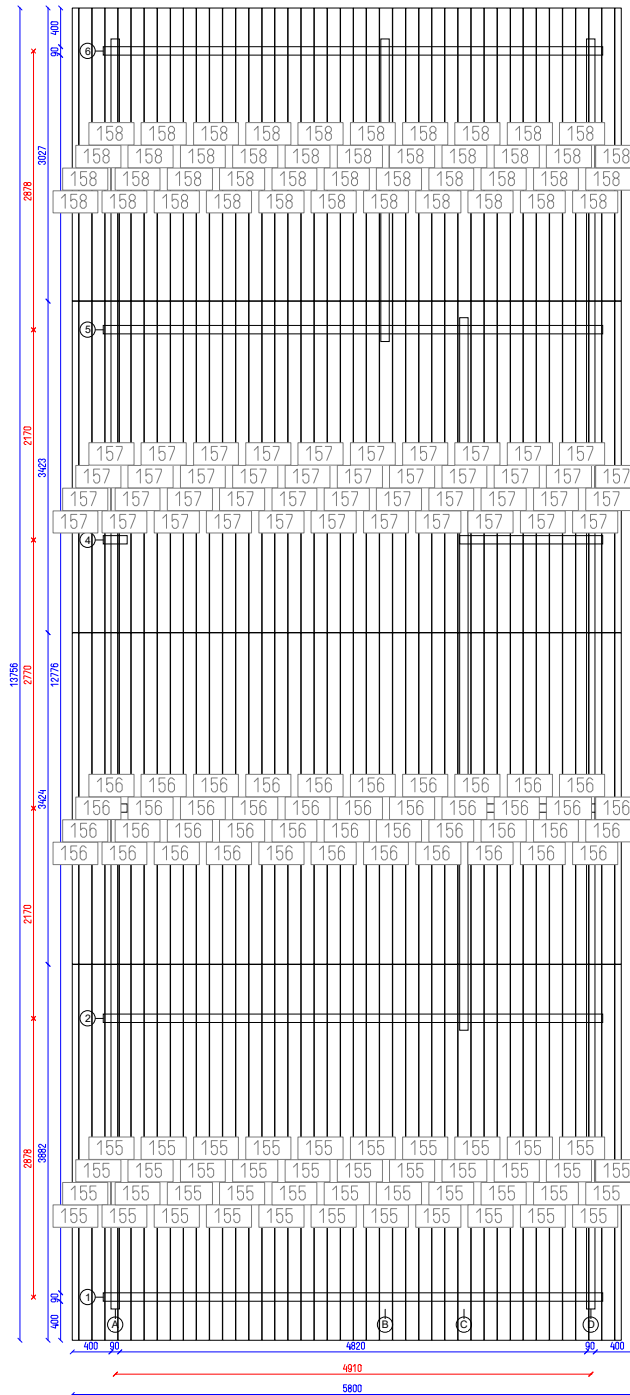

Riviar 90gl

Roofboard plan

Tikr. ....

Dare ANG

22 SHEET

22 OF