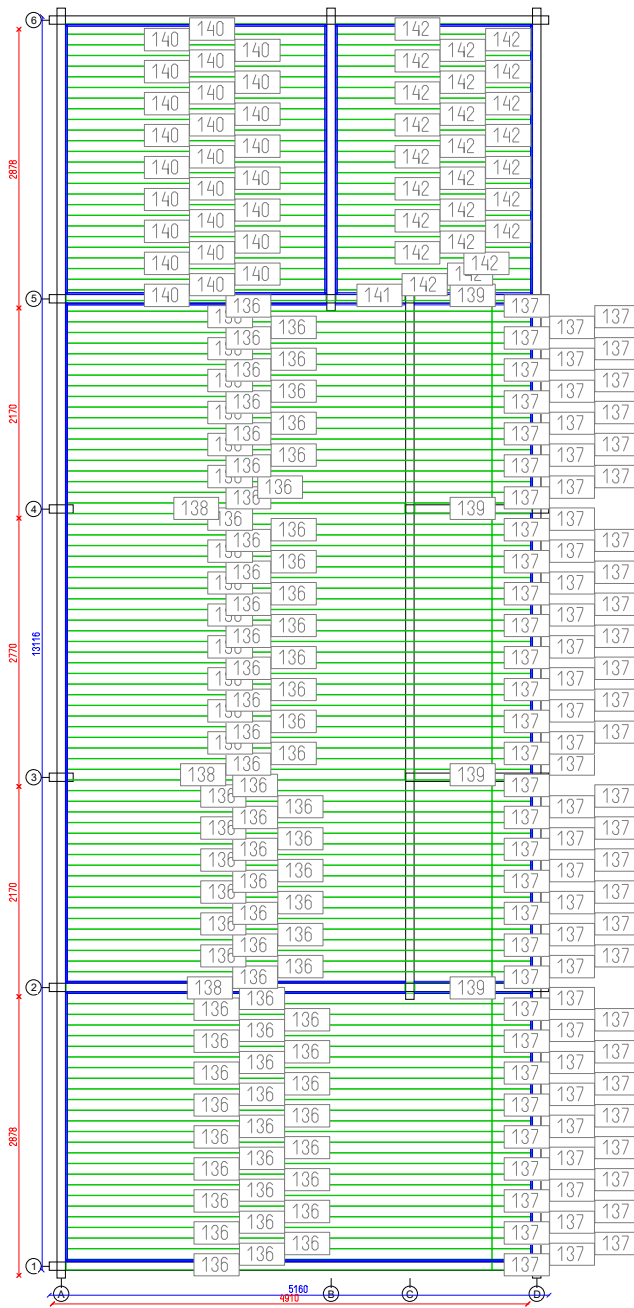

150 10 900 10 2876 1626 90 724 814 90 15010 900 10 150

5160 1310

A B C D

164

1975

D13

165

1975

16  
SHEET

22  
OF

5

6

Ungor & Fritid

Riviar 90gl		Tikr. ---		Dare ANG		17	22
Wall B						SHEET	OF

Riviar 90gl

Flr. bearers pl.

Tikr.  
---

Dare  
**ANG**

18  
SHEET

22  
OF

Riviar 90gl

Floor Plan

Tikr.  
---

Dare  
ANG

19  
SHEET

22  
OF

Riviar 90gl

Roofboard plan

Tikr. ....

Dare ANG

22 SHEET

22 OF