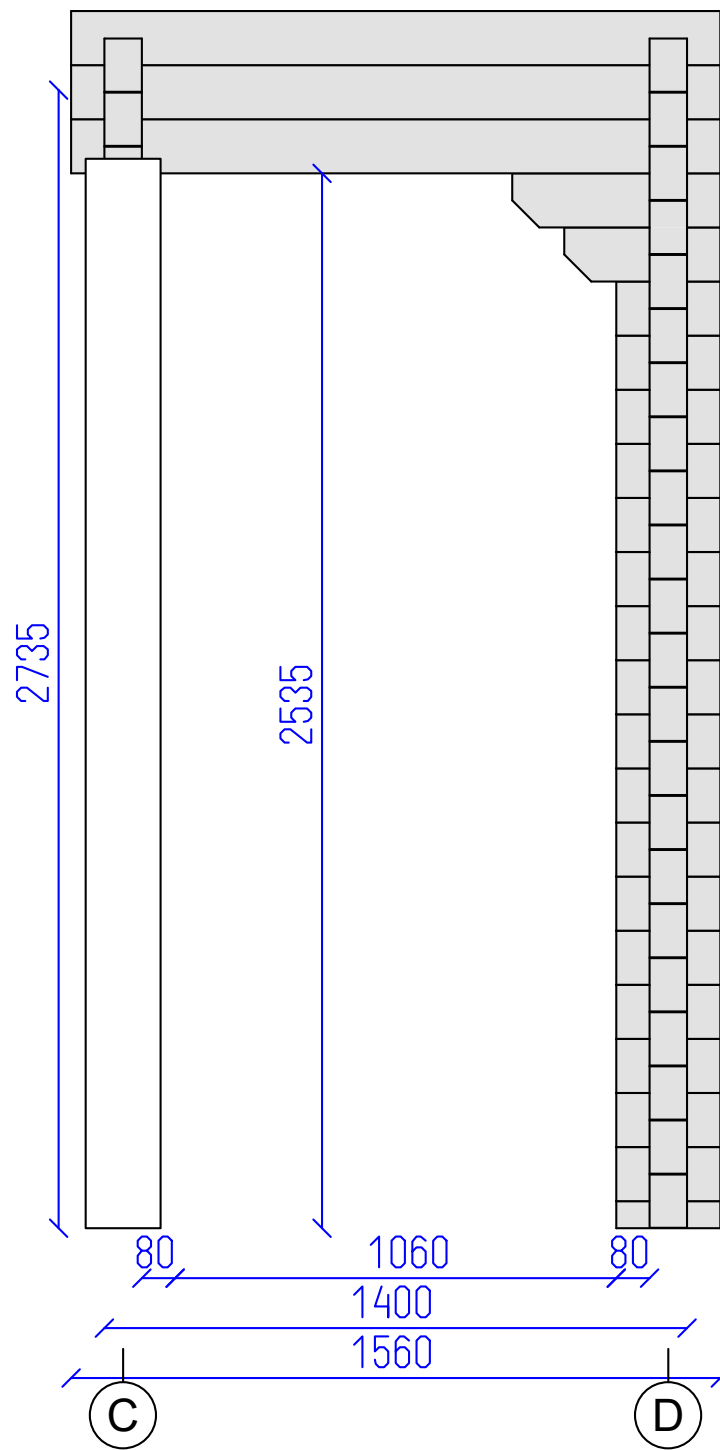

Riviar 90gl	Tikr.	Dare	13	22
Wall 4	---	ANG	SHEET	OF