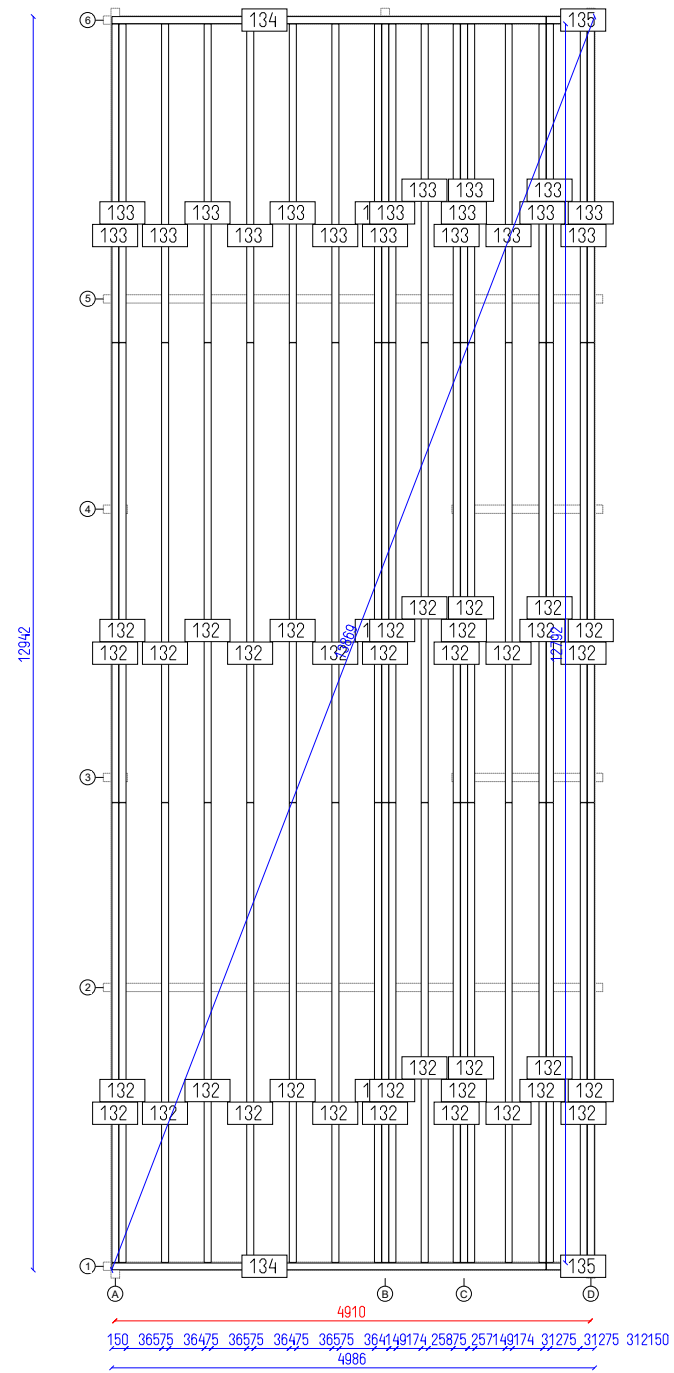

Riviar 90gl

Flr. bearers pl.

Tikr.

Dare
ANG

18
SHEET

22
OF