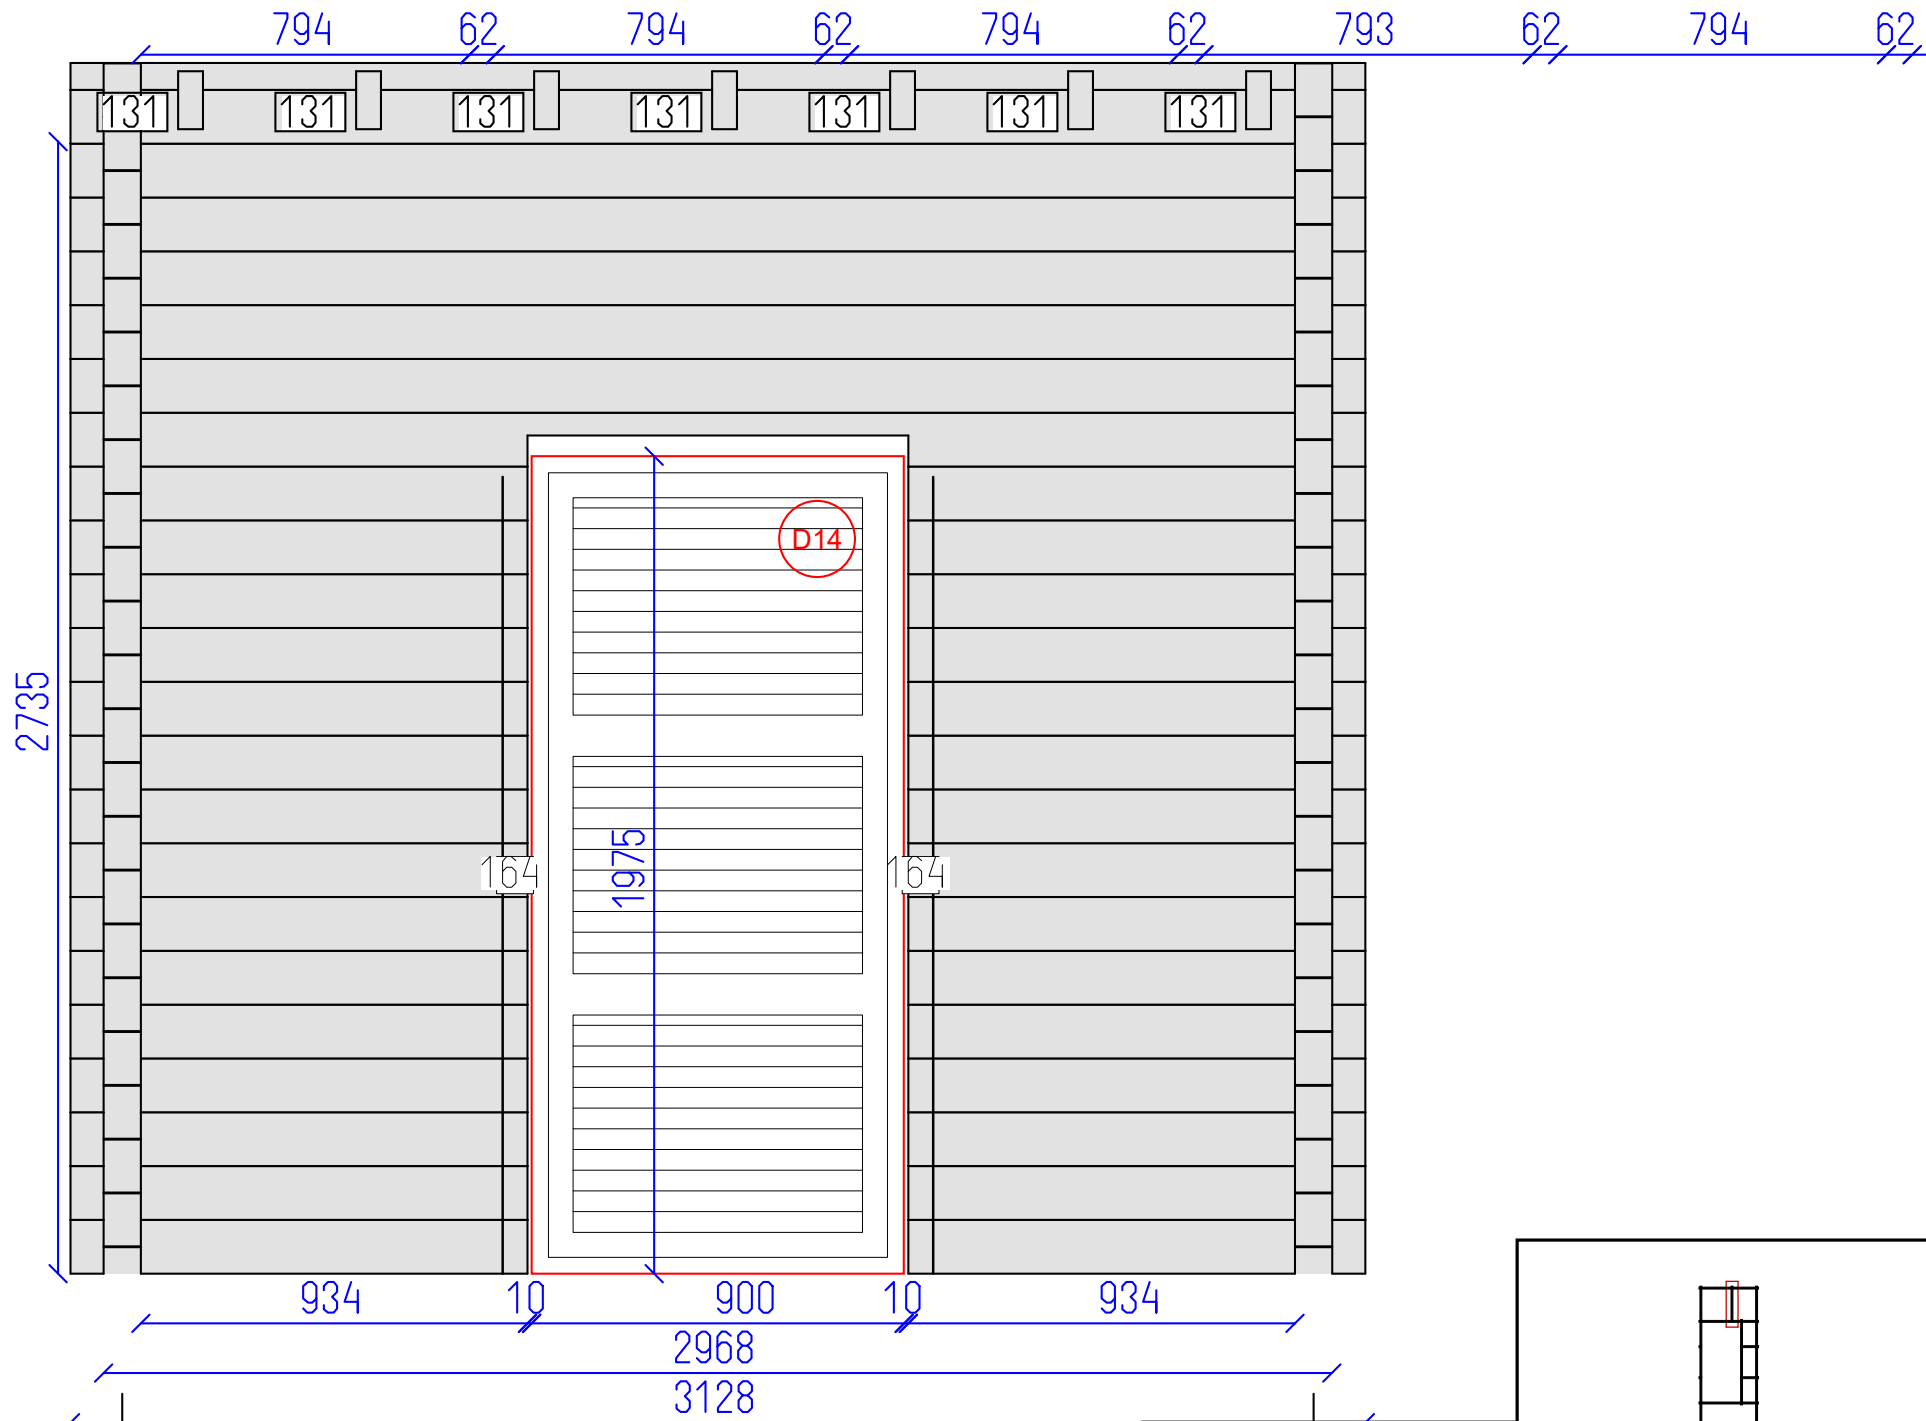

5

6

Ungor & Fritid

Riviar 90gl		Tikr. ---		Dare ANG		17	22
Wall B						SHEET	OF