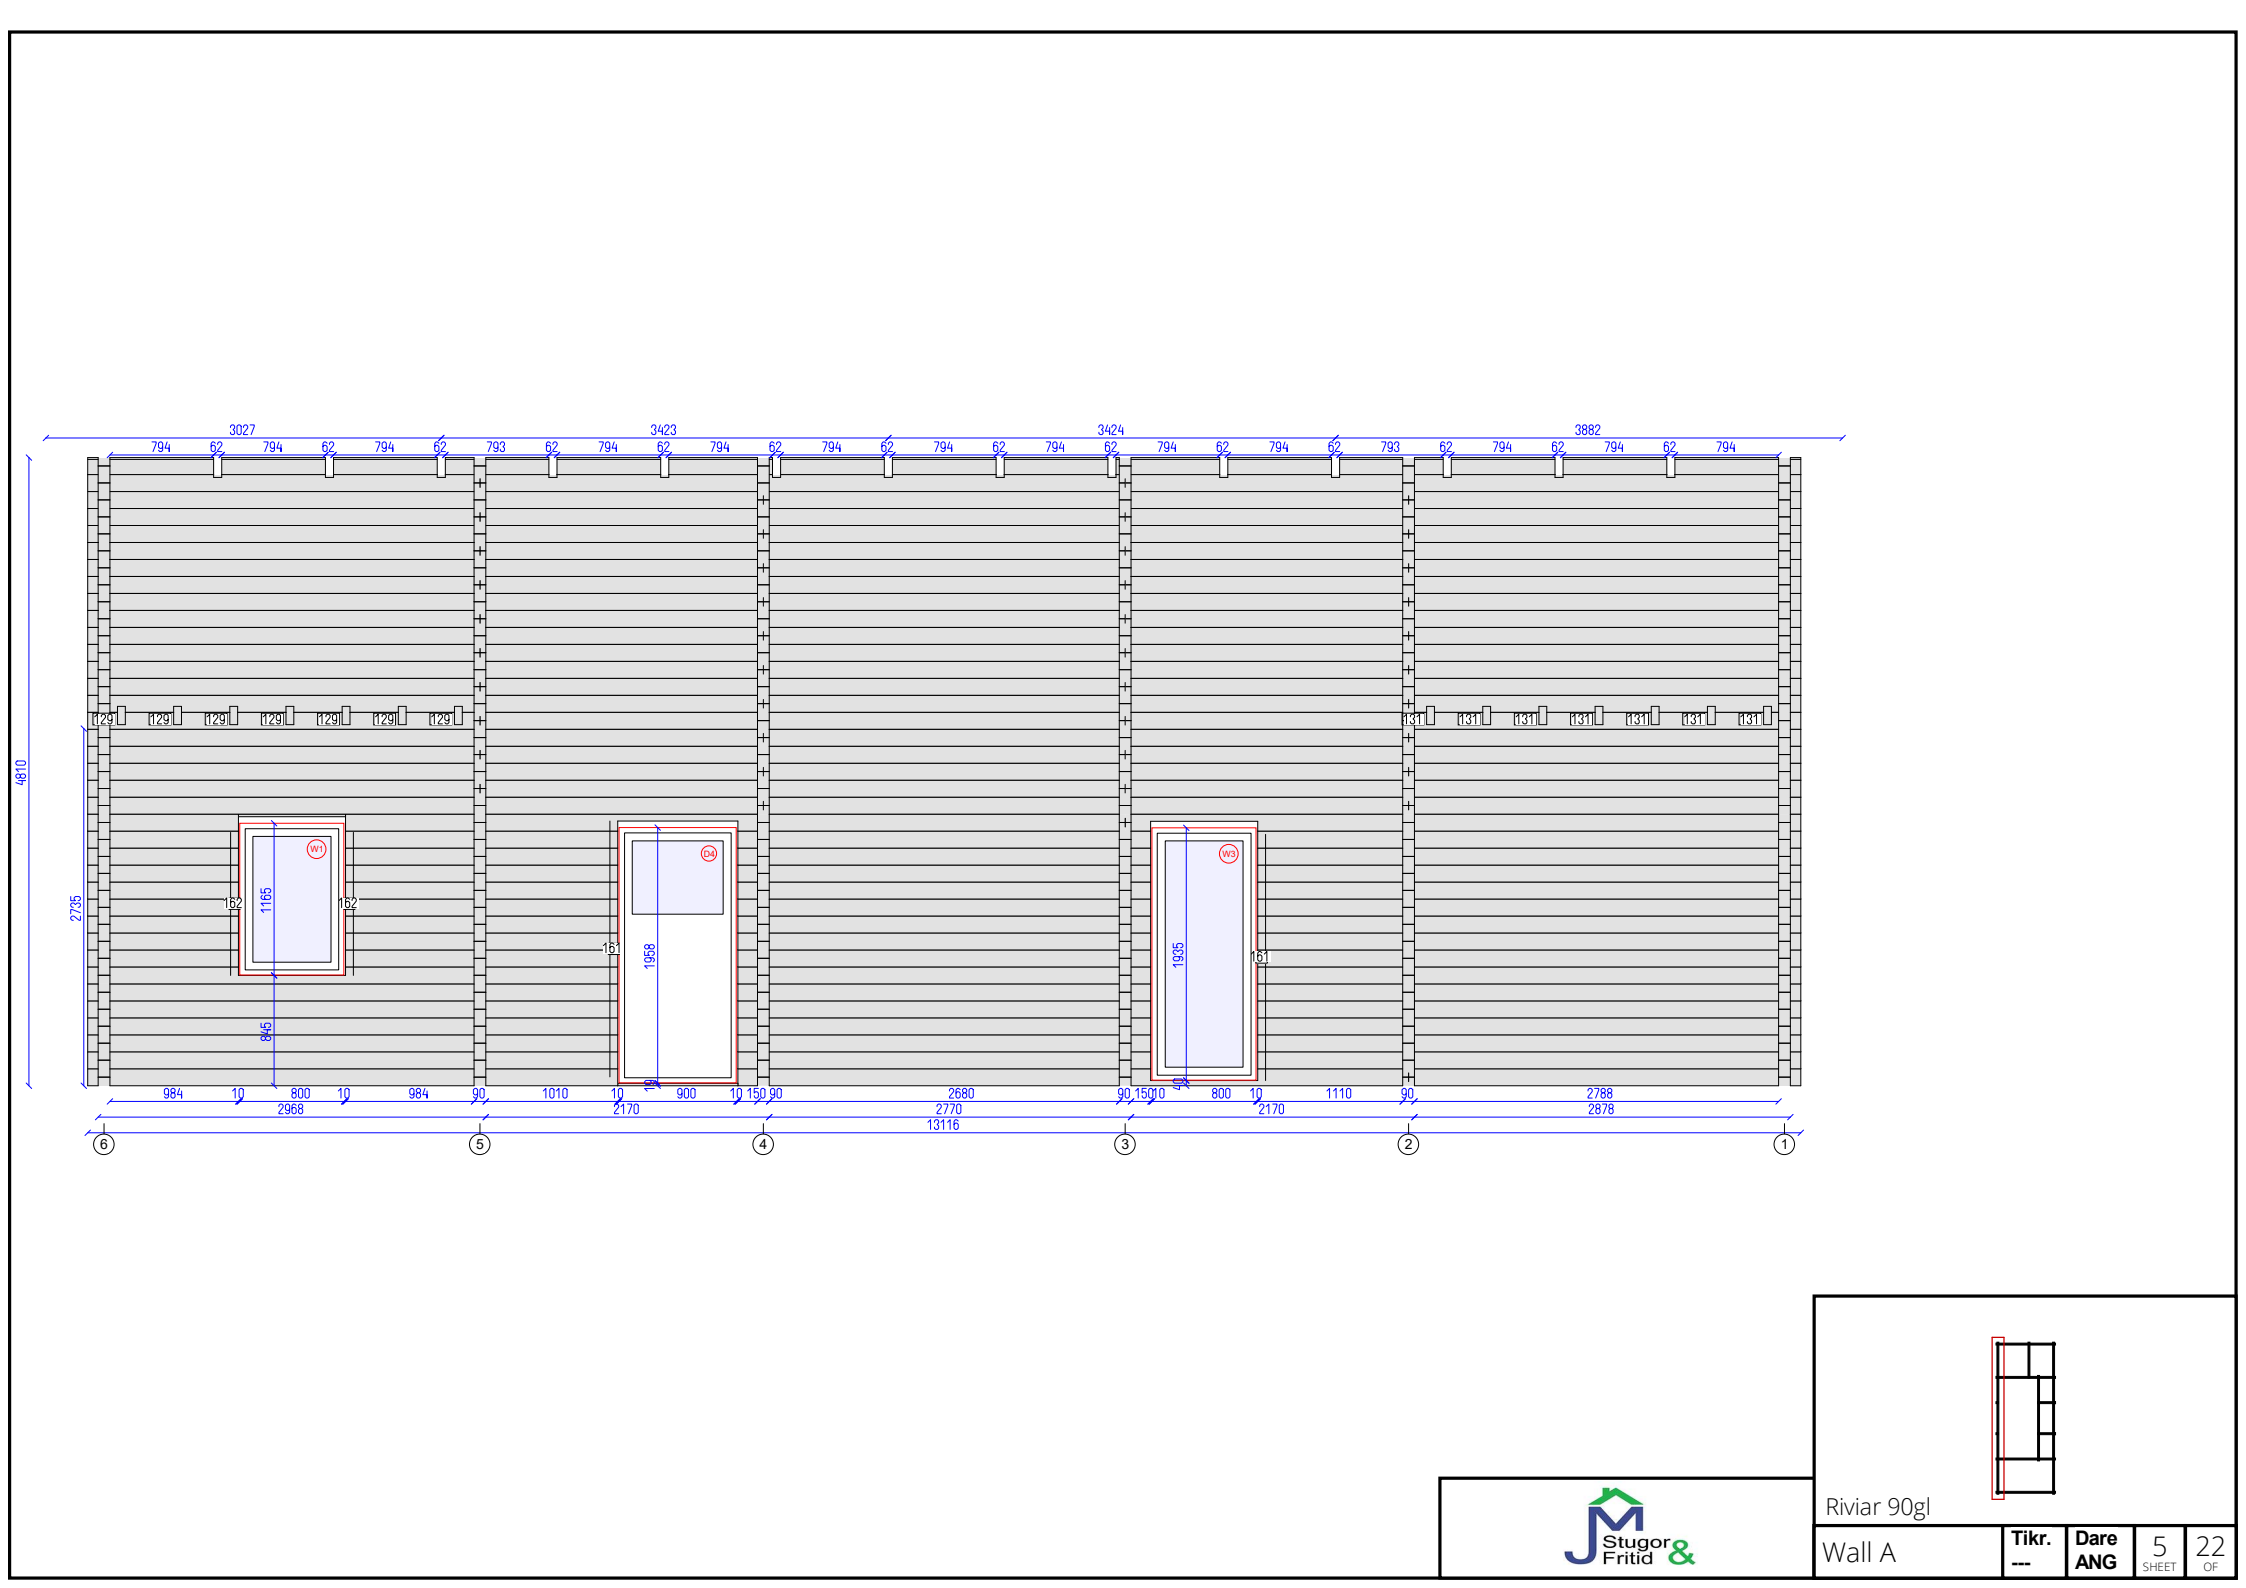

Riviar 90gl

Wall 1

Tikr.	Dare	4	22
---	ANG	SHEET	OF

Riviar 90gl

Wall A

Tikr.	Dare	5	22
---	ANG	SHEET	OF

		Riviar 90gl		
		Wall 6	Tikr. ---	Dare ANG

Riviar 90gl

D12

3510

3690

90

150

900

1310

10